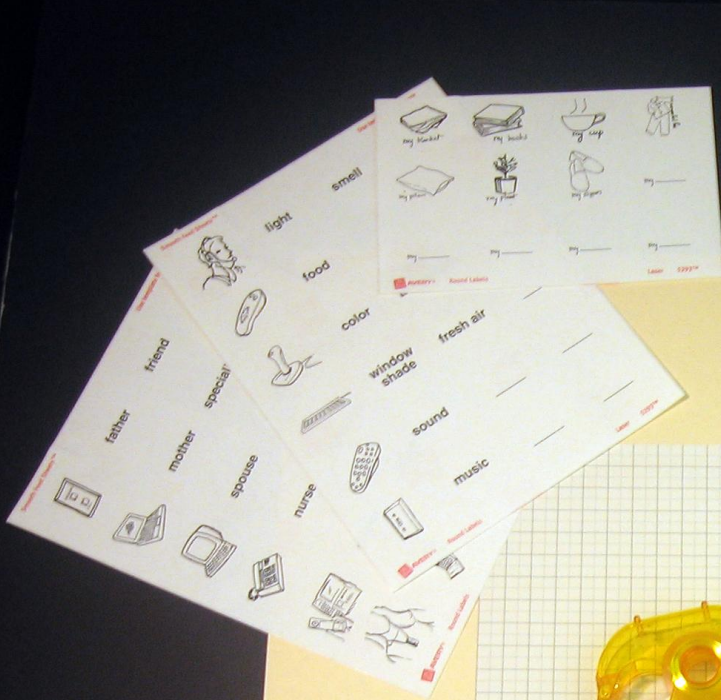

wireless

value

TV

sc

- expert
- fantasy
- force feedback
- gadgets
- hacker
- help

- |            |               |             |
|------------|---------------|-------------|
| WALLET     | BEER          | SONG        |
| SAUSAGE    | PUB           | SEESAW      |
| EAGLE      | RADIATOR      | THERMOMETER |
| STRING     | PICTURE       | SCISSORS    |
| EGG        | ENVELOPE      | TILE        |
| OYSTER     | LOAN          | JACKET      |
| PILOT      | SHARK         | BELT        |
| BRICK      | FLEA          | BUTTON      |
| FIREMAN    | MARKET        | ZIP         |
| ENGINEER   | HAMBURGER     | NAPKIN      |
| CRANE      | POSTER        | BOTTLE      |
| HOOK       | CHICKEN       | RIVER       |
| SNAIL      | TYPEWRITER    | SALMON      |
| SAUCEPAN   | BLANKET       | LABEL       |
| NECKLACE   | SWIMMING POOL | CD          |
| BEAD       | TEA POT       | MICROPHONE  |
| SPOON      | PEPPER        | SPINE       |
| DISH       | BUTTER        | CUSTARD     |
| PUPPET     | DENTIST       | CHRISTAL    |
| CALCULATOR | MARBLE        | LOOM        |
| CARD       | MASK          | WHISTLE     |
| OVEN       | SWING         | NUTS        |
| REFEREE    | STOCK MARKET  | ASPRIN      |
| ATHLETICS  | RAILWAY       | TOURIST     |

Not my photo. Will need to get permission

entry	view	linens	PC
exit	chat	medications	laptop
office	control	Pyxis	monitor
elevator	chart	supplies	phone
reception	note	cart	cell phone
room	record	files	PDA
conference	sit	storage	EMR
bathtub	plan	gloves	wireless
lobby	schedule	soiled	hand-held
lounge	care	clean	wearable
locker	teach/learn	trash	security
station	eat/drink	crash cart	transparent
common	monitor	sharps	doctor
private	communicate	stink	patient
public	follow-up	housekeeping	family
	consult	nourishment	nurse
	change shifts		care giver
	relax		tech