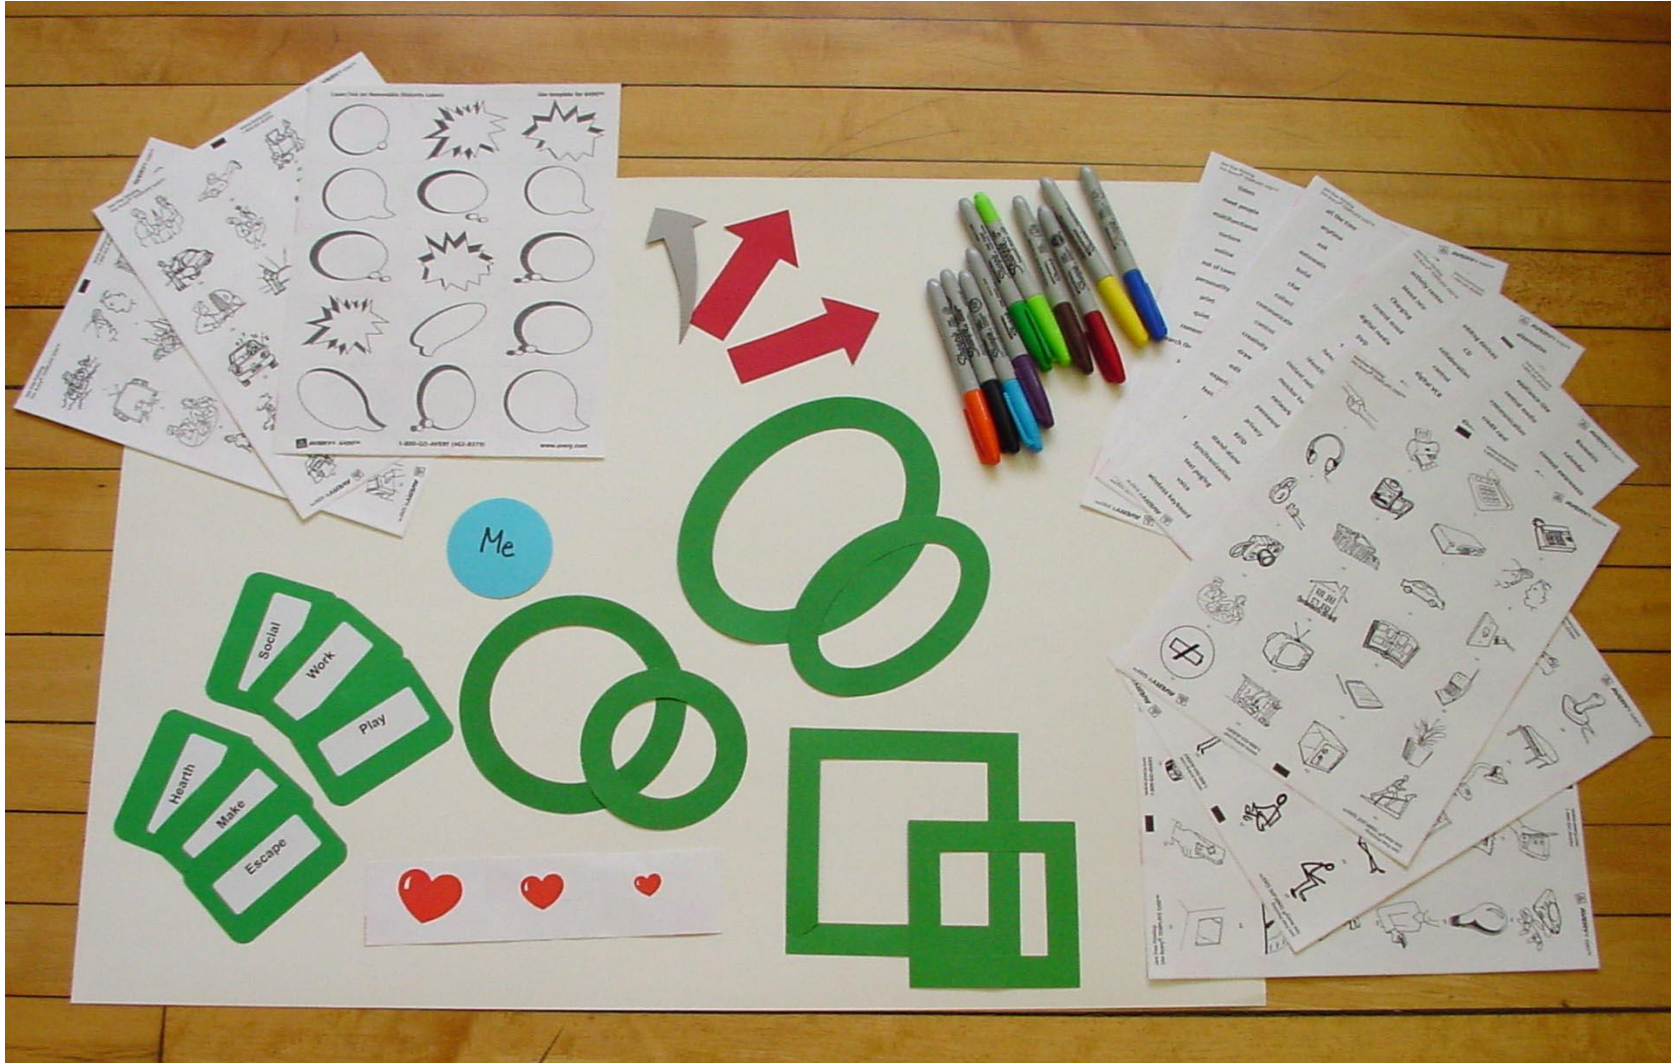

wireless

value

TV

sc

- expert
- fantasy
- force feedback
- gadgets
- hacker
- help

- |            |               |             |
|------------|---------------|-------------|
| WALLET     | BEER          | SONG        |
| SAUSAGE    | PUB           | SEESAW      |
| EAGLE      | RADIATOR      | THERMOMETER |
| STRING     | PICTURE       | SCISSORS    |
| EGG        | ENVELOPE      | TILE        |
| OYSTER     | LOAN          | JACKET      |
| PILOT      | SHARK         | BELT        |
| BRICK      | FLEA          | BUTTON      |
| FIREMAN    | MARKET        | ZIP         |
| ENGINEER   | HAMBURGER     | NAPKIN      |
| CRANE      | POSTER        | BOTTLE      |
| HOOK       | CHICKEN       | RIVER       |
| SNAIL      | TYPEWRITER    | SALMON      |
| SAUCEPAN   | BLANKET       | LABEL       |
| NECKLACE   | SWIMMING POOL | CD          |
| BEAD       | TEA POT       | MICROPHONE  |
| SPOON      | PEPPER        | SPINE       |
| DISH       | BUTTER        | CUSTARD     |
| PUPPET     | DENTIST       | CHRISTAL    |
| CALCULATOR | MARBLE        | LOOM        |
| CARD       | MASK          | WHISTLE     |
| OVEN       | SWING         | NUTS        |
| REFEREE    | STOCK MARKET  | ASPRIN      |
| ATHLETICS  | RAILWAY       | TOURIST     |