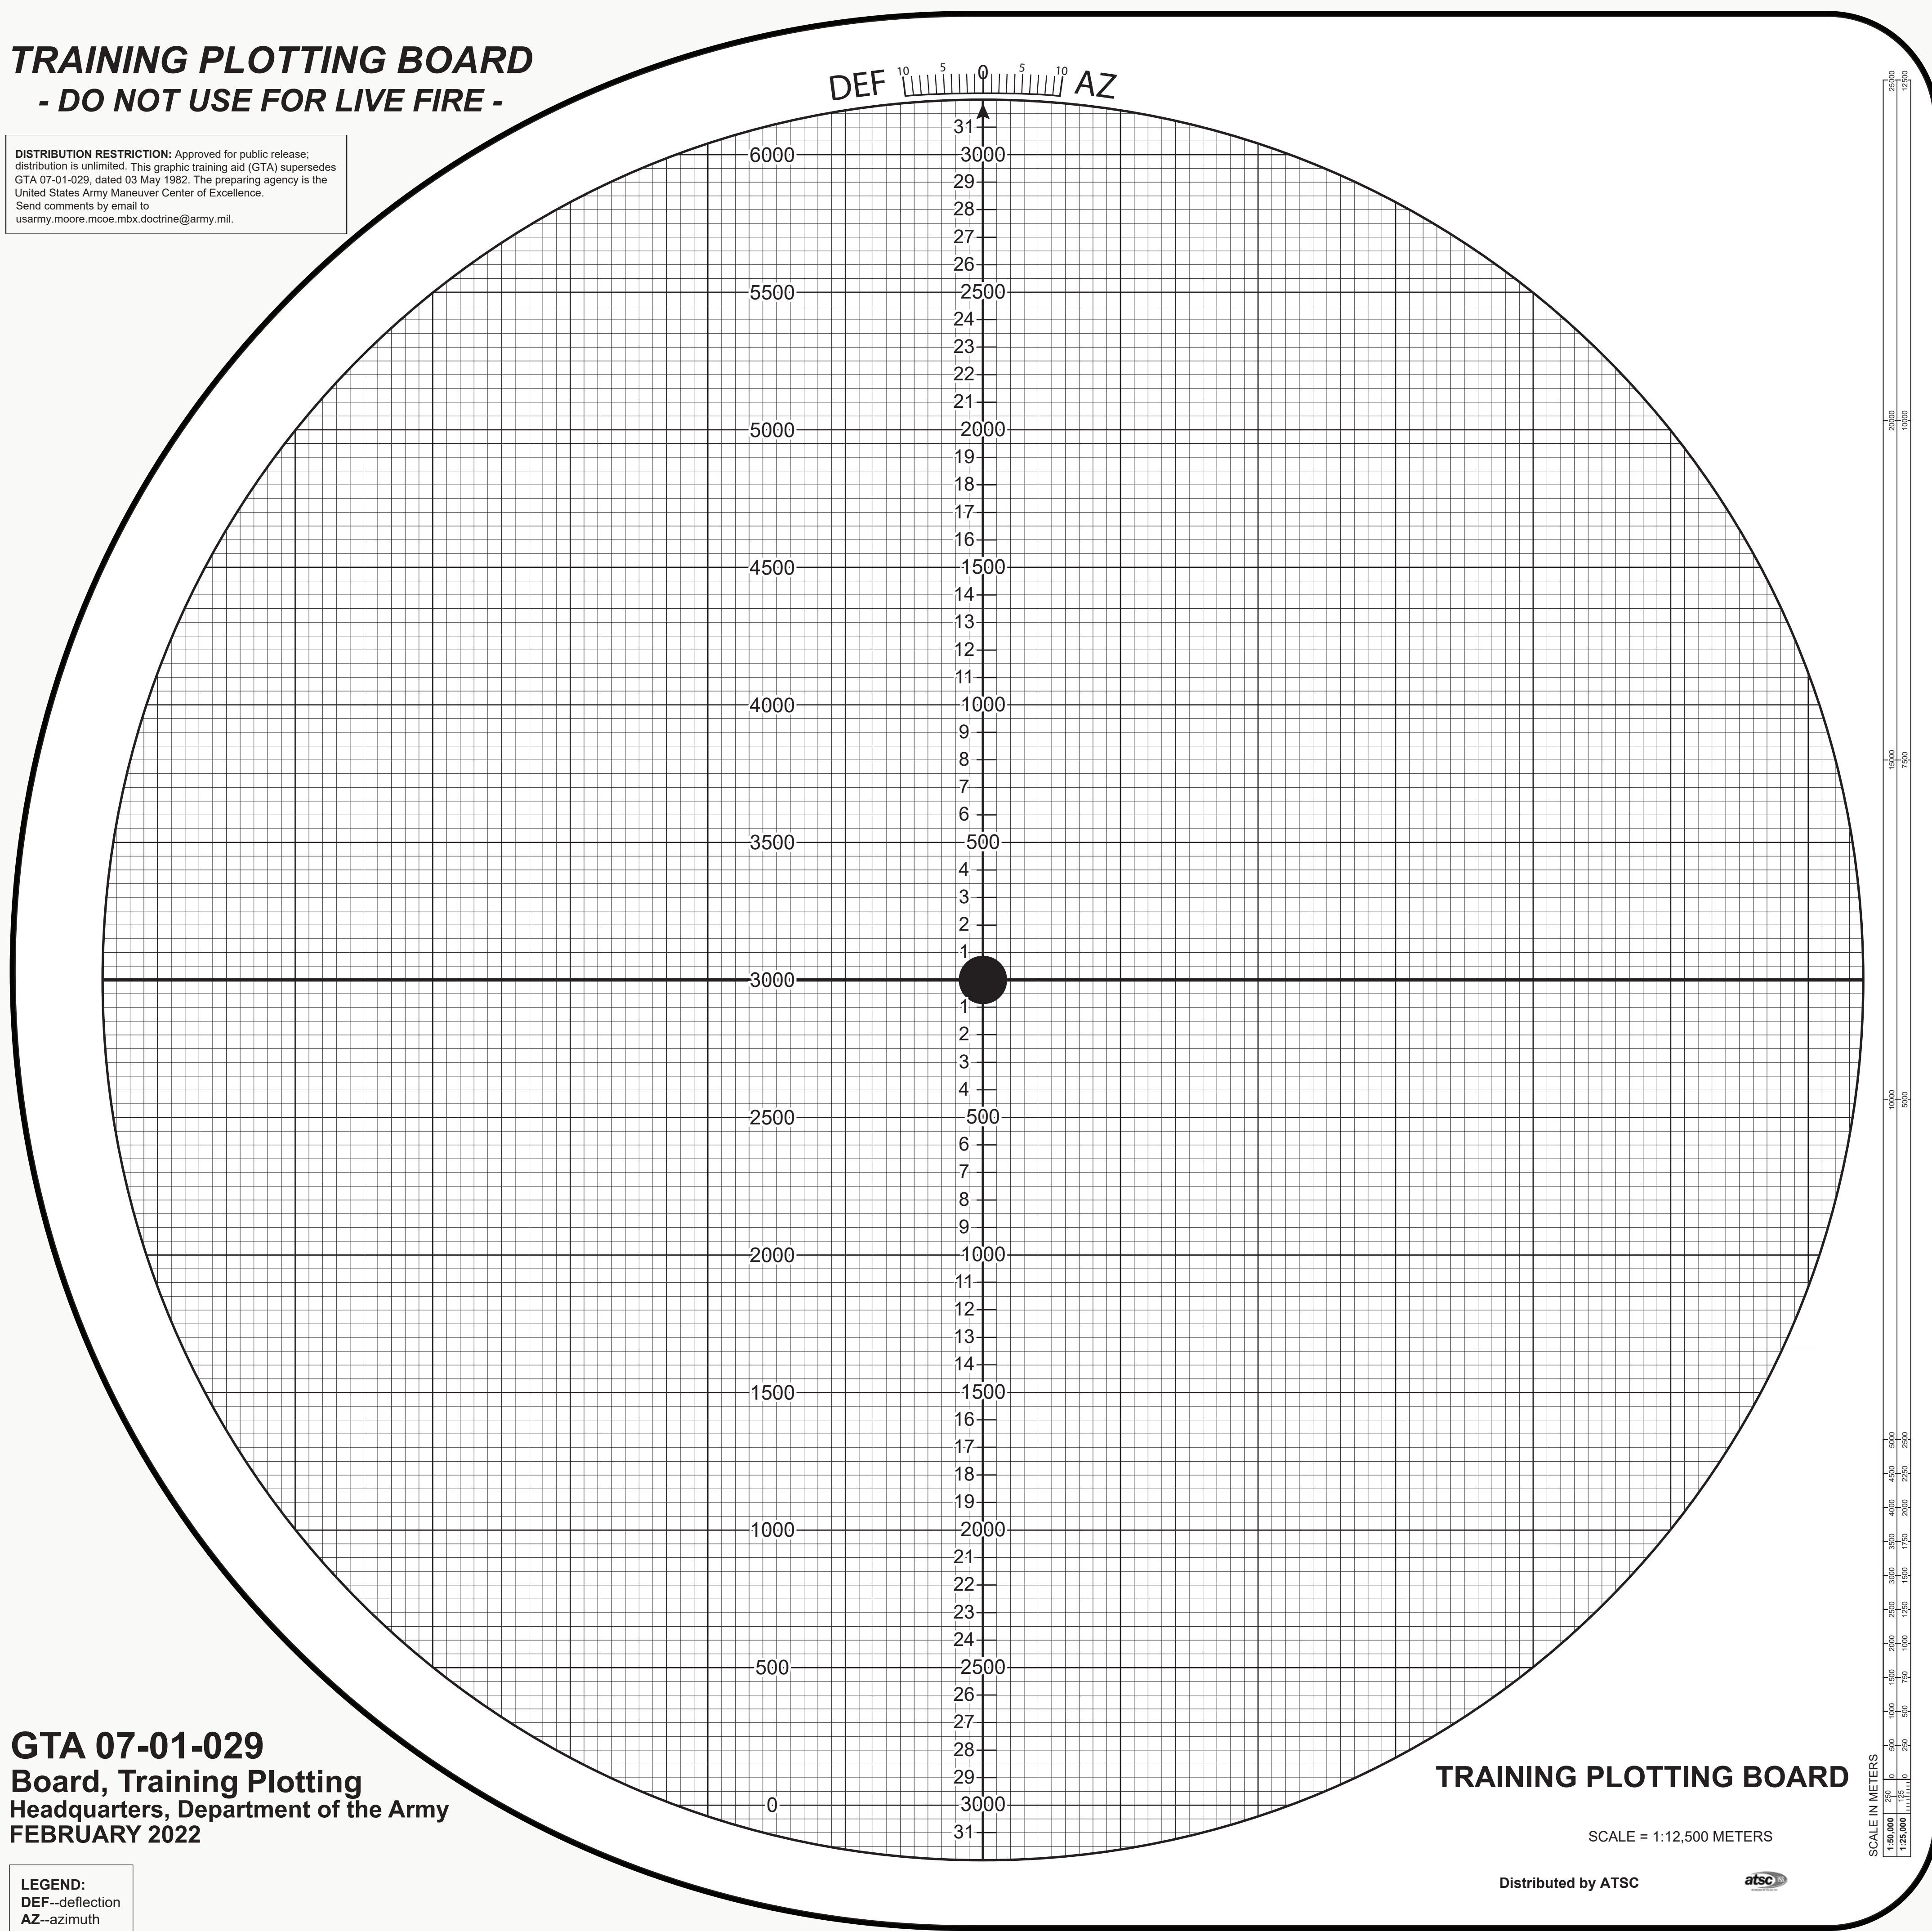

TRAINING PLOTTING BOARD

- DO NOT USE FOR LIVE FIRE -

DISTRIBUTION RESTRICTION: Approved for public release; distribution is unlimited. This graphic training aid (GTA) supersedes GTA 07-01-029, dated 03 May 1982. The preparing agency is the United States Army Maneuver Center of Excellence. Send comments by email to usarmy.moore.mcoe.mbx.doctrine@army.mil.

GTA 07-01-029
Board, Training Plotting
Headquarters, Department of the Army
FEBRUARY 2022

LEGEND:
DEF--deflection
AZ--azimuth

TRAINING PLOTTING BOARD

SCALE = 1:12,500 METERS

Distributed by ATSC

SCALE IN METERS
1:50,000 250 500 750 1000 1250 1500 1750 2000 2250 2500 2750 3000 3250 3500 3750 4000 4250 4500 4750 5000
1:25,000 500 1000 1500 2000 2500 3000 3500 4000 4500 5000
1:12,500 1000 2000 3000 4000 5000